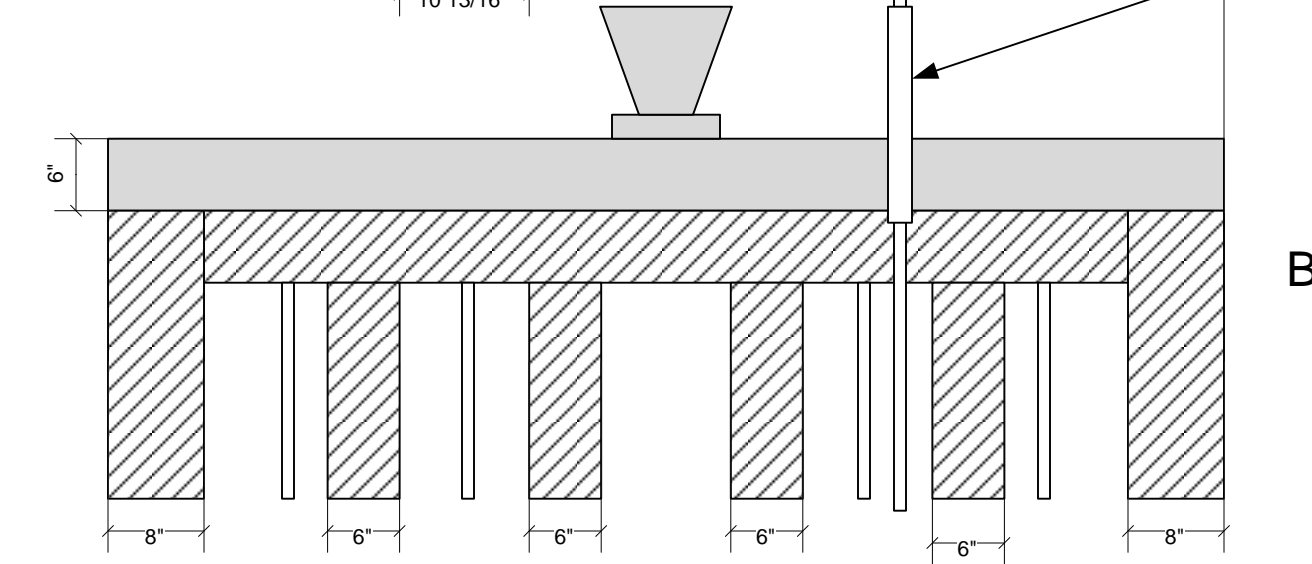

Side View

Top View

Series 100 Flat	
Page 1	of 3
Scale 1:48	

Brake Staff Lower Bracket. Details of Brake Staff, Pawl, Ratchet and Wheel shown on car pages

Chain Roller Bracket

Brake Chain

For details on Westinghouse brake rod connections see File Grandt-5040

Car Base	
Page 2	of 3
Scale 1:48	

Front View

Back View

Note: Anglecock/Gladhand dimensions are nominal, for specific details, see File Precision-3307

Bottom View

End Sill Detail	
Page 3	of 3
Scale 1:16	