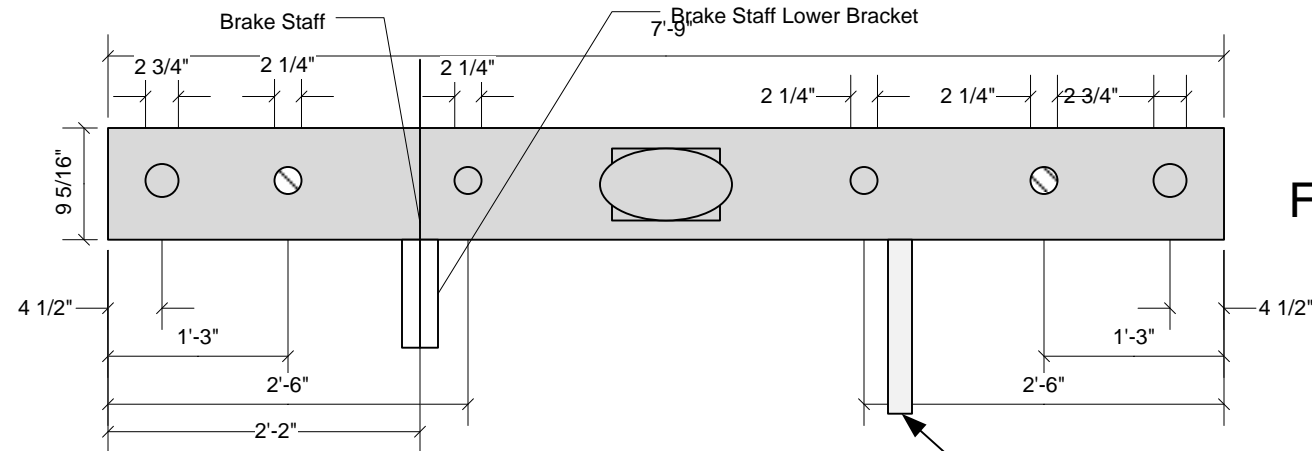

Side View

Top View

Series 100 Flat	
Page 1	of 3
Scale 1:48	

Brake Staff Lower Bracket. Details of Brake Staff, Pawl, Ratchet and Wheel shown on car pages

Chain Roller Bracket

Brake Chain

For details on Westinghouse brake rod connections see File Grandt-5040

Car Base	
Page 2	of 3
Scale 1:48	

Front View

Back View

Note: Anglecock/Gladhand dimensions are nominal, for specific details, see File Precision-3307

Bottom View

End Sill Detail	
Page 3	of 3
Scale 1:16	