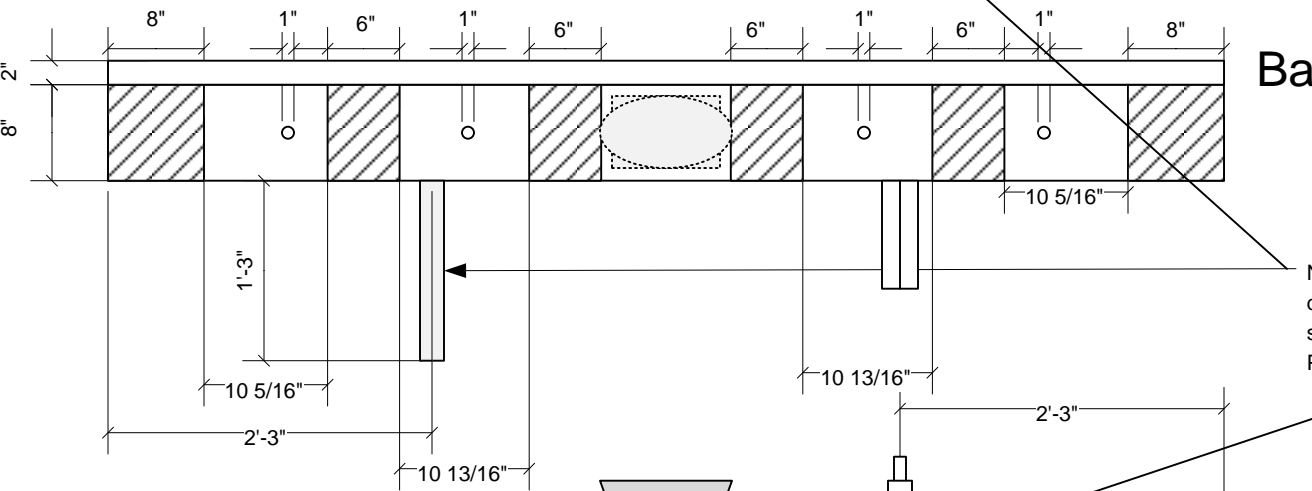

Side View

Top View

Series 100 Flat	
Page 1	of 3
Scale 1:48	

Brake Staff Lower Bracket. Details of Brake Staff, Pawl, Ratchet and Wheel shown on car pages

Chain Roller Bracket

Brake Chain

For details on Westinghouse brake rod connections see File Grandt-5040

Car Base	
Page 2	of 3
Scale 1:48	

Front View

Back View

Note: Anglecock/Gladhand dimensions are nominal, for specific details, see File Precision-3307

Bottom View

End Sill Detail	
Page 3	of 3
Scale 1:16	