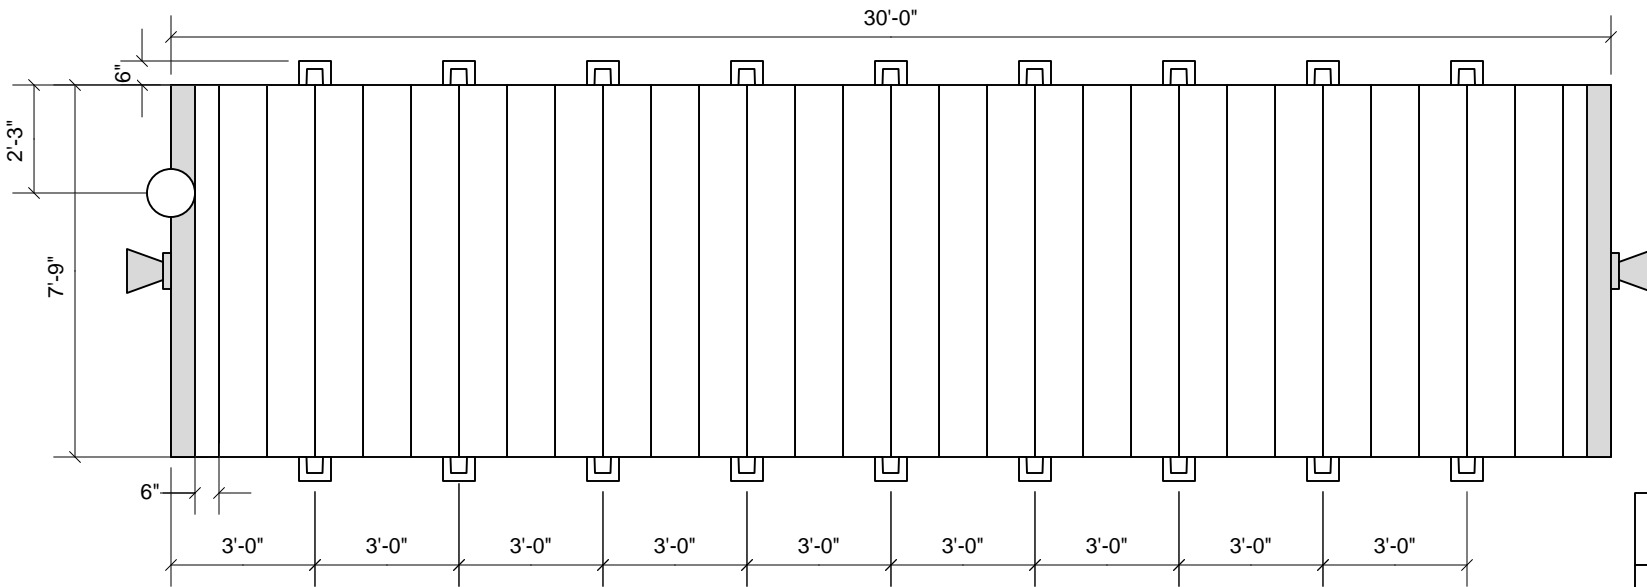

Side View

Top View

Series 100 Flat	
Page 1	of 3
Scale 1:48	

Brake Staff Lower Bracket. Details of Brake Staff, Pawl, Ratchet and Wheel shown on car pages

Chain Roller Bracket

Brake Chain

For details on Westinghouse brake rod connections see File Grandt-5040

Car Base	
Page 2	of 3
Scale 1:48	

Front View

Back View

Note: Anglecock/Gladhand dimensions are nominal, for specific details, see File Precision-3307

Bottom View

End Sill Detail	
Page 3	of 3
Scale 1:16	