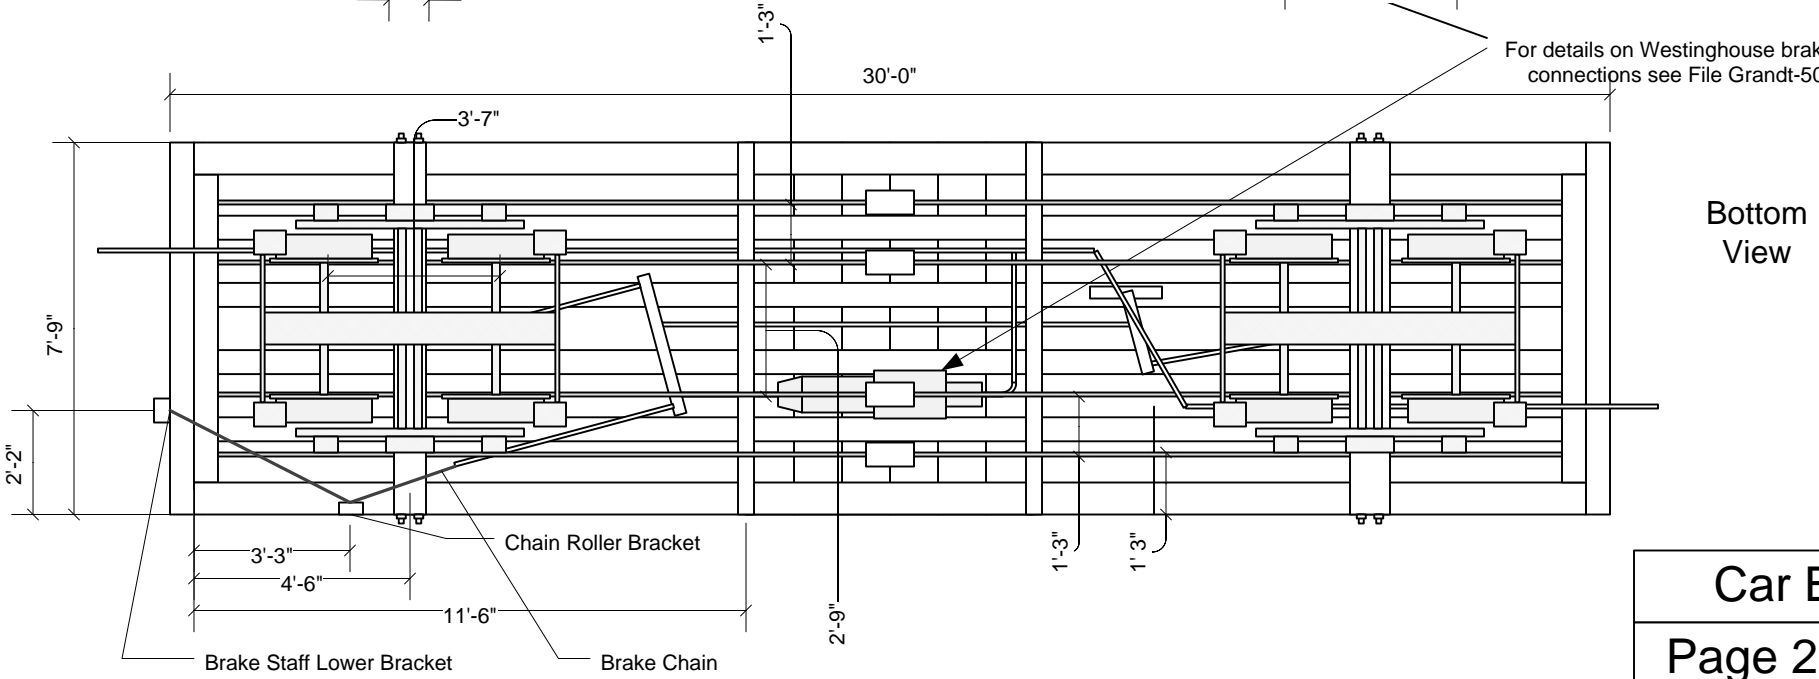

Side View

Top View

Series 100 Flat	
Page 1	of 3
Scale 1:48	

Brake Staff Lower Bracket. Details of Brake Staff, Pawl, Ratchet and Wheel shown on car pages

Chain Roller Bracket

Brake Chain

For details on Westinghouse brake rod connections see File Grandt-5040

Car Base	
Page 2	of 3
Scale 1:48	

Front View

Back View

Note: Anglecock/Gladhand dimensions are nominal, for specific details, see File Precision-3307

Bottom View

End Sill Detail	
Page 3	of 3
Scale 1:16	