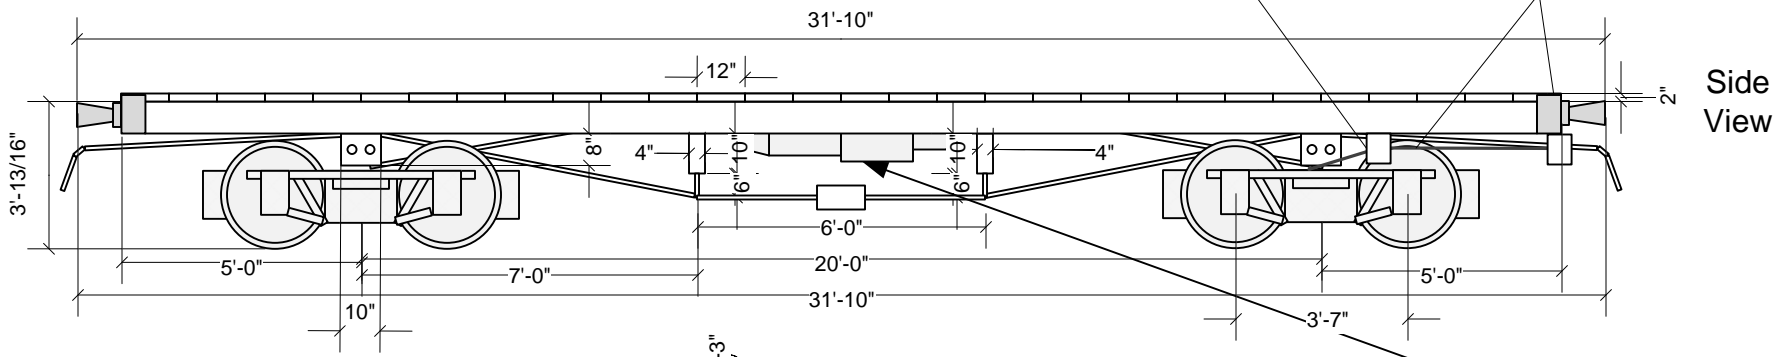

Side View

Top View

Series 100 Flat	
Page 1	of 3
Scale 1:48	

Brake Staff Lower Bracket. Details of Brake Staff, Pawl, Ratchet and Wheel shown on car pages

Chain Roller Bracket

Brake Chain

For details on Westinghouse brake rod connections see File Grandt-5040

Car Base	
Page 2	of 3
Scale 1:48	

Front View

Back View

Note: Anglecock/Gladhand dimensions are nominal, for specific details, see File Precision-3307

Bottom View

End Sill Detail	
Page 3	of 3
Scale 1:16	